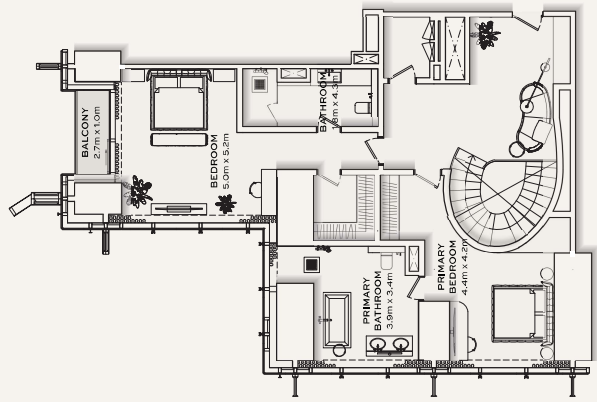

UPPER FLOOR

APT. AREA : 3,016 SQ.FT
TOTAL AREA : 3,080 SQ.FT

TYPICAL UNITS