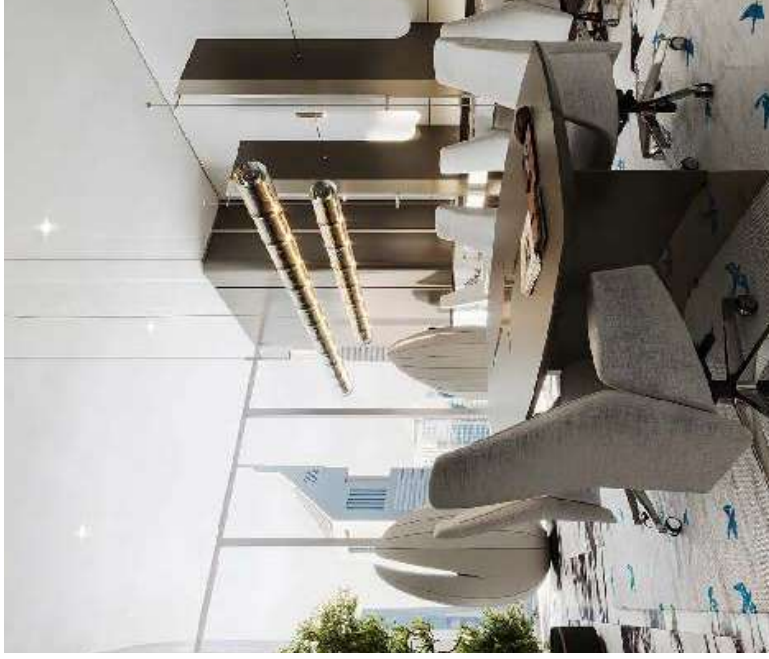

A PLACE FOR EVERY MOOD