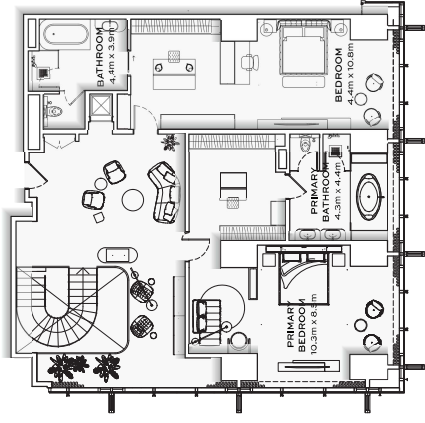

LOWER FLOOR

UPPER FLOOR

APT. AREA : 4,953 SQ.FT
 TOTAL AREA : 4,953 SQ.FT

TYPICAL UNITS

A PALACE IN THE SKY

Burj Aziz's 7-star hotel takes luxury to the next level—literally. From the highest lobby, hotel room, pool, and restaurant in the world, to spa and dining experiences that leave a lasting impression, every detail is truly one-of-a-kind.