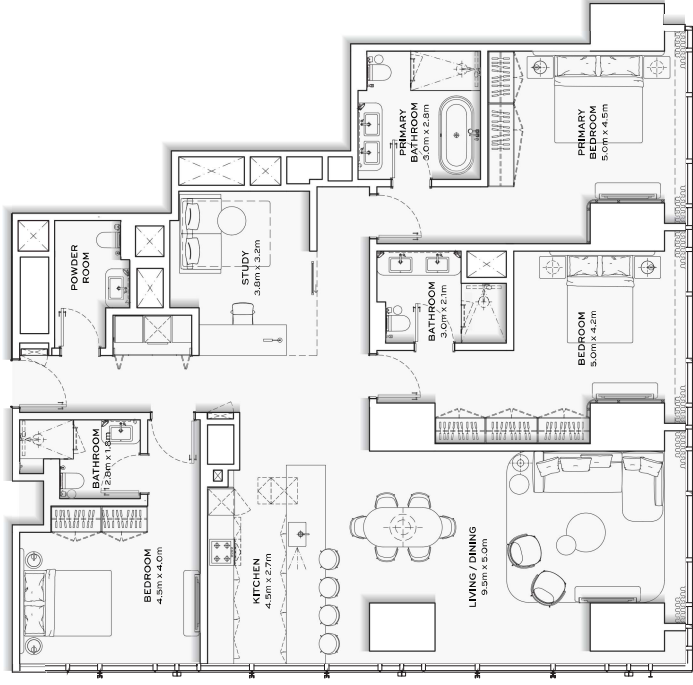

FLOOR PLAN
2 BEDROOM + STUDY
FLOOR 55-69

APT. AREA : 2034 SQ.FT
TOTAL AREA : 2034 SQ.FT

TYPICAL UNITS