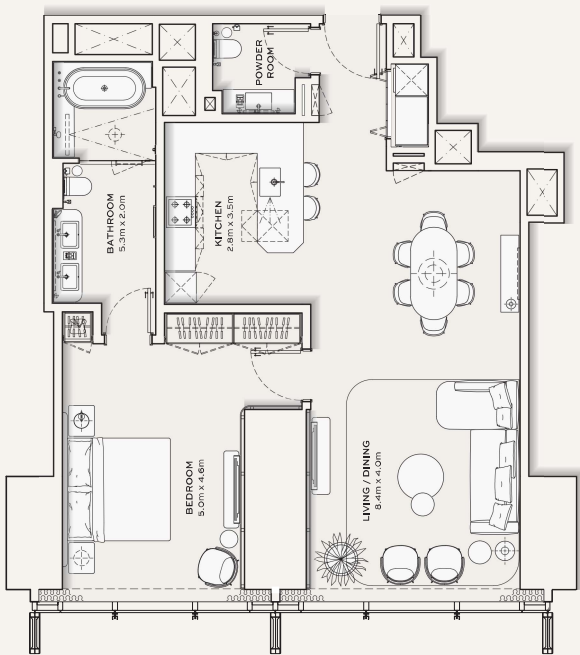

FLOOR PLAN
1 BEDROOM
 FLOOR 14-53

APT. AREA : 913 SQ.FT
 TOTAL AREA : 964 SQ.FT

TYPICAL UNITS

FLOOR PLAN
1 BEDROOM + STUDY
 FLOOR 55-69

APT. AREA : 1058 SQ.FT
 TOTAL AREA : 1089 SQ.FT

TYPICAL UNITS

FLOOR PLAN
2 BEDROOM
FLOOR 14-53