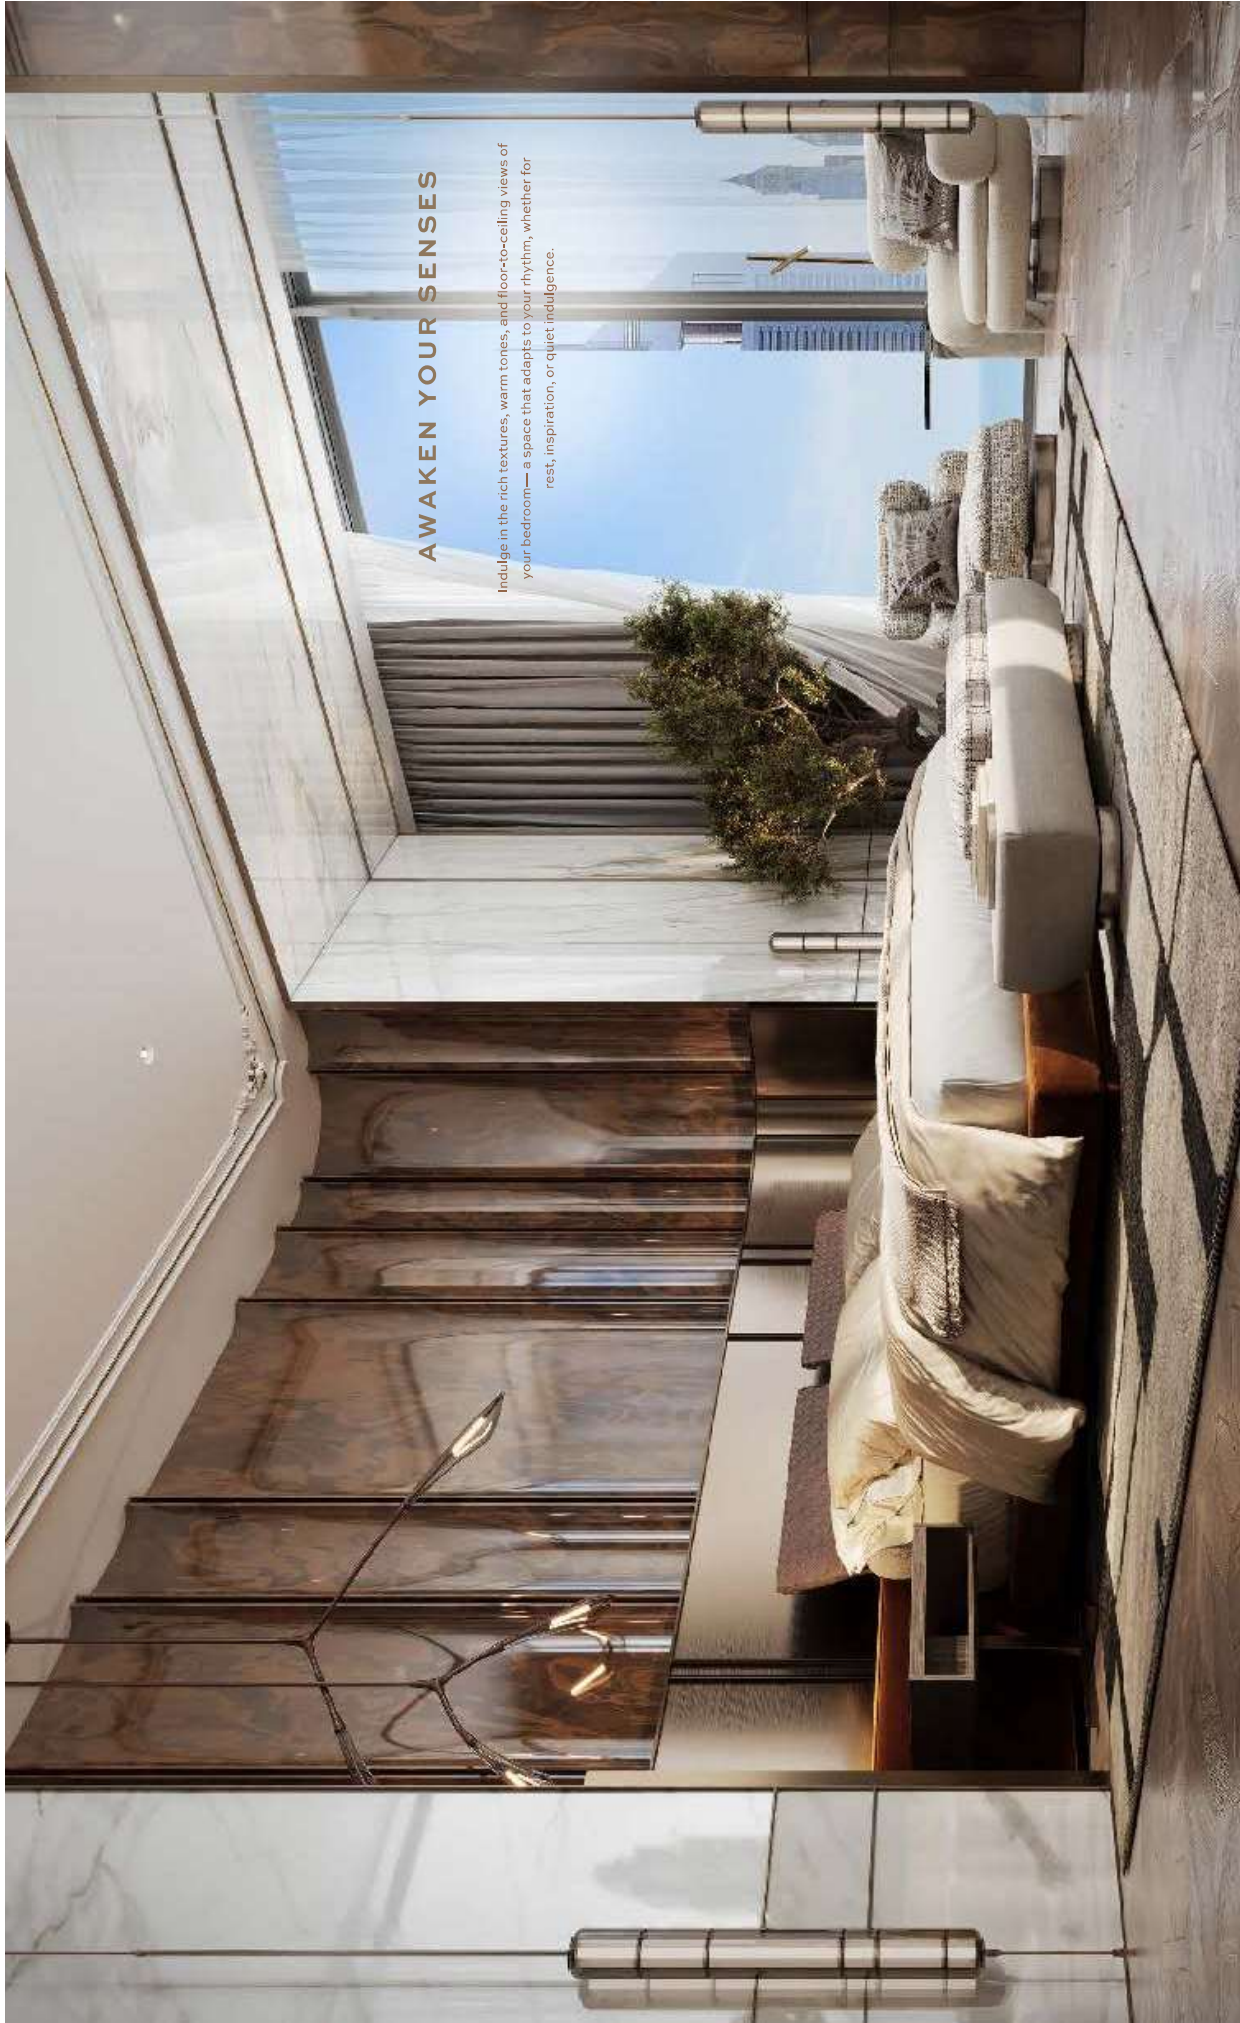

AWAKEN YOUR SENSES

Indulge in the rich textures, warm tones, and floor-to-ceiling views of your bedroom— a space that adapts to your rhythm, whether for rest, inspiration, or quiet indulgence.