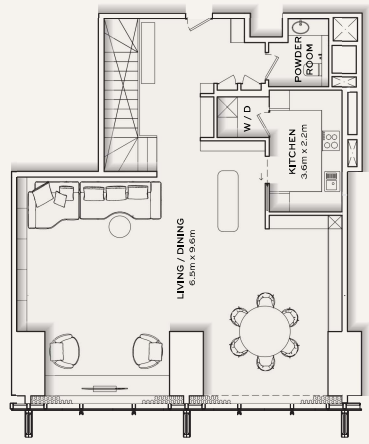

FLOOR PLAN
1 BEDROOM PENTHOUSE
 FLOOR 72-87

LOWER FLOOR

UPPER FLOOR

APT. AREA : 1,746 SQ.FT
 TOTAL AREA : 1,746 SQ.FT

TYPICAL UNITS

FLOOR PLAN
1 BEDROOM PENTHOUSE
 FLOOR 72-87

LOWER FLOOR

UPPER FLOOR