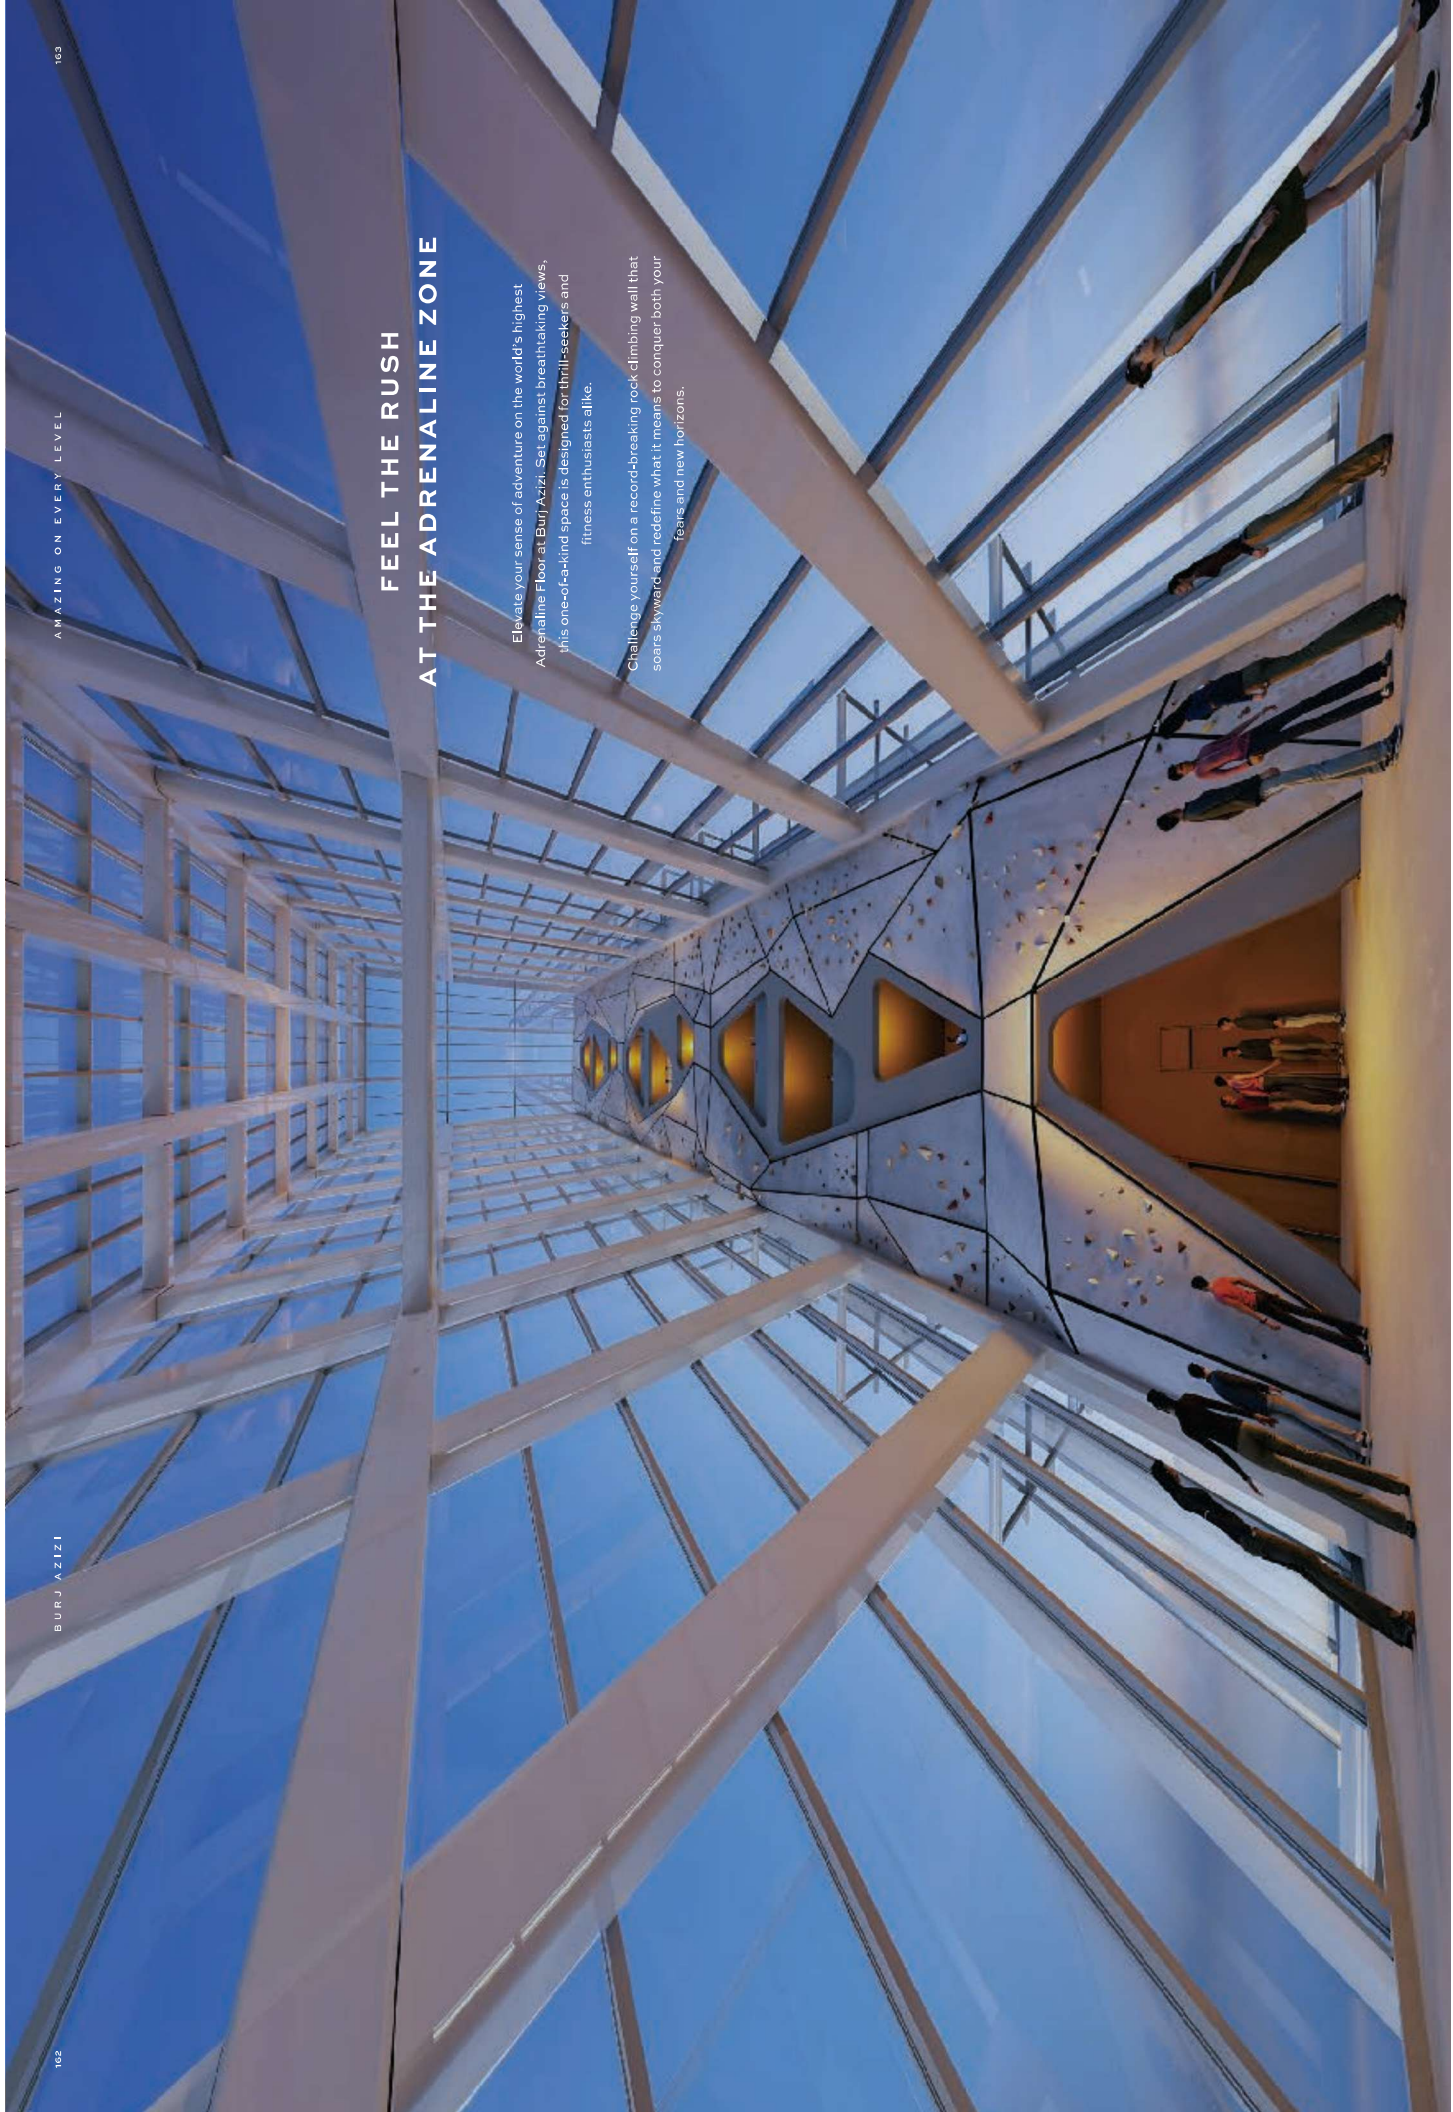

Whether you're celebrating a special occasion or seeking a night of unparalleled energy, this is where unforgettable moments rise as high as the skyline.

BURJ

THE LEGACY MUSEUM OF BURJ AZIZI

The museum level will provide an in-depth look at the iconic tower's development, from initial designs to its completion. Interactive exhibits will feature architectural models, blueprints, and behind-the-scenes stories of the construction process. The museum will also focus on the early residents, exploring the diversity of buyers who helped establish the tower as a symbol of modern luxury.

Challenge yourself on a record-breaking rock climbing wall that soars skyward and redefine what it means to conquer both your fears and new horizons.

EXPERIENCE UNMATCHED VISTAS AT THE OBSERVATION DECK

Experience Dubai from a perspective like no other. With 360-degree panoramic vistas stretching from the sparkling coastline to the endless desert, this is more than just a viewing platform—it's a gateway to the soul of Dubai. Immerse yourself in the innovative design, featuring reflective surfaces and floating platforms, that creates an otherworldly experience unlike any other.