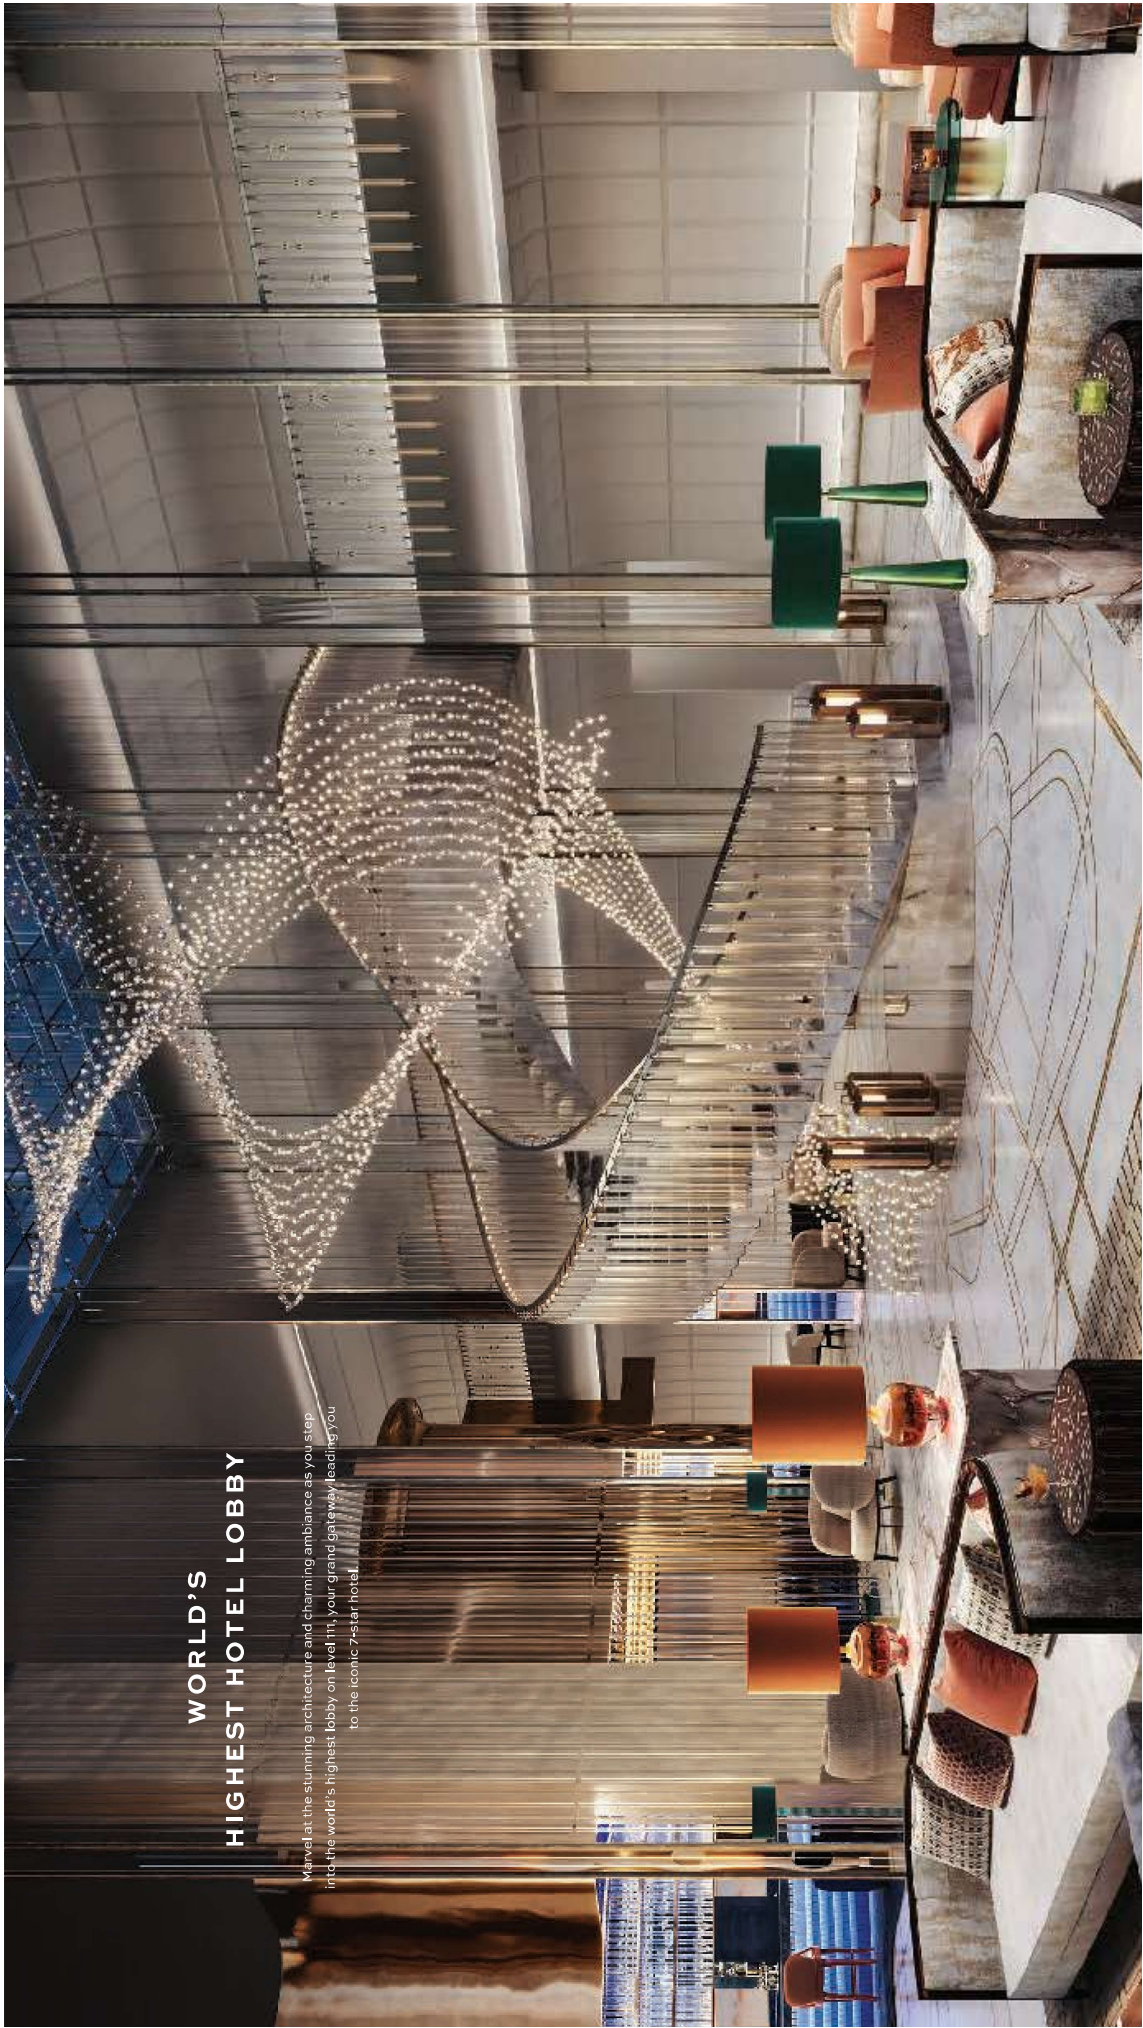

WORLD'S HIGHEST HOTEL LOBBY

Marvel at the stunning architecture and charming ambiance as you step into the world's highest lobby on level 111, your grand gateway leading you to the iconic 7-star hotel.