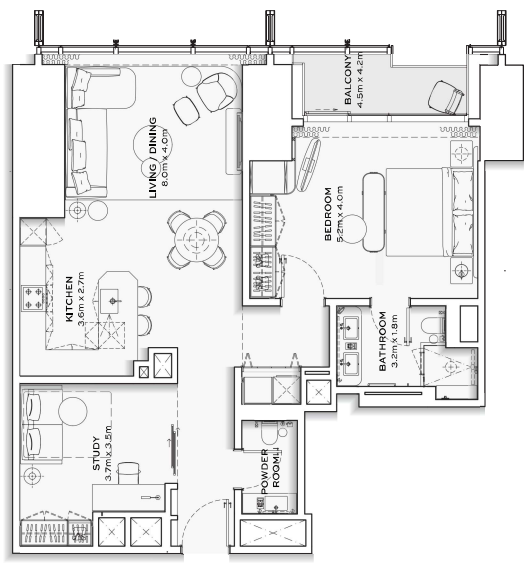

FLOOR PLAN
1 BEDROOM
 FLOOR 14-53

APT. AREA : 913 SQ.FT
 TOTAL AREA : 964 SQ.FT

TYPICAL UNITS

FLOOR PLAN
1 BEDROOM + STUDY
 FLOOR 55-69

APT. AREA : 1058 SQ.FT
 TOTAL AREA : 1089 SQ.FT

TYPICAL UNITS

FLOOR PLAN
2 BEDROOM
FLOOR 14-53