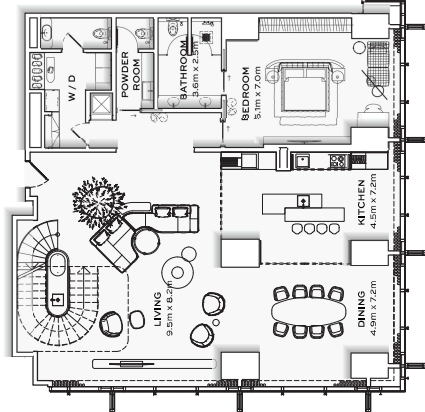

LOWER FLOOR

UPPER FLOOR

APT. AREA : 4,953 SQ.FT
 TOTAL AREA : 4,953 SQ.FT

TYPICAL UNITS

A PALACE IN THE SKY

Burj Aziz's 7-star hotel takes luxury to the next level—literally. From the highest lobby, hotel room, pool, and restaurant in the world, to spa and dining experiences that leave a lasting impression, every detail is truly one-of-a-kind.