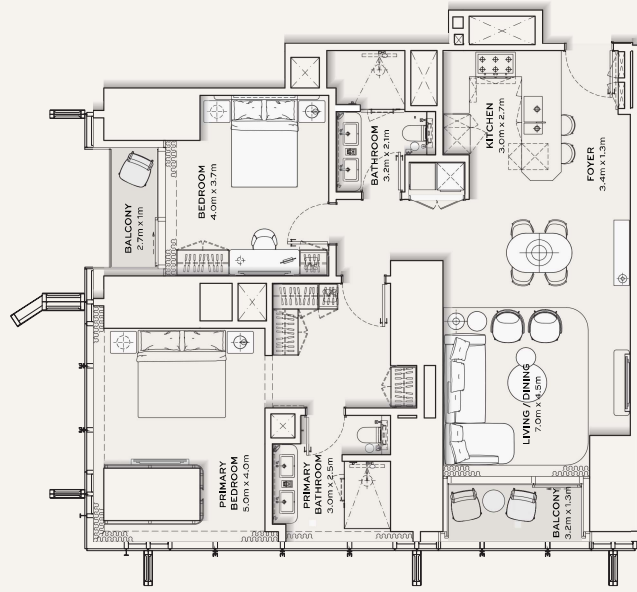

FLOOR PLAN
1 BEDROOM
 FLOOR 14-53

APT. AREA : 913 SQ.FT
 TOTAL AREA : 964 SQ.FT

TYPICAL UNITS

FLOOR PLAN
1 BEDROOM + STUDY
 FLOOR 55-69

APT. AREA : 1058 SQ.FT
 TOTAL AREA : 1089 SQ.FT

TYPICAL UNITS

FLOOR PLAN
2 BEDROOM
FLOOR 14-53