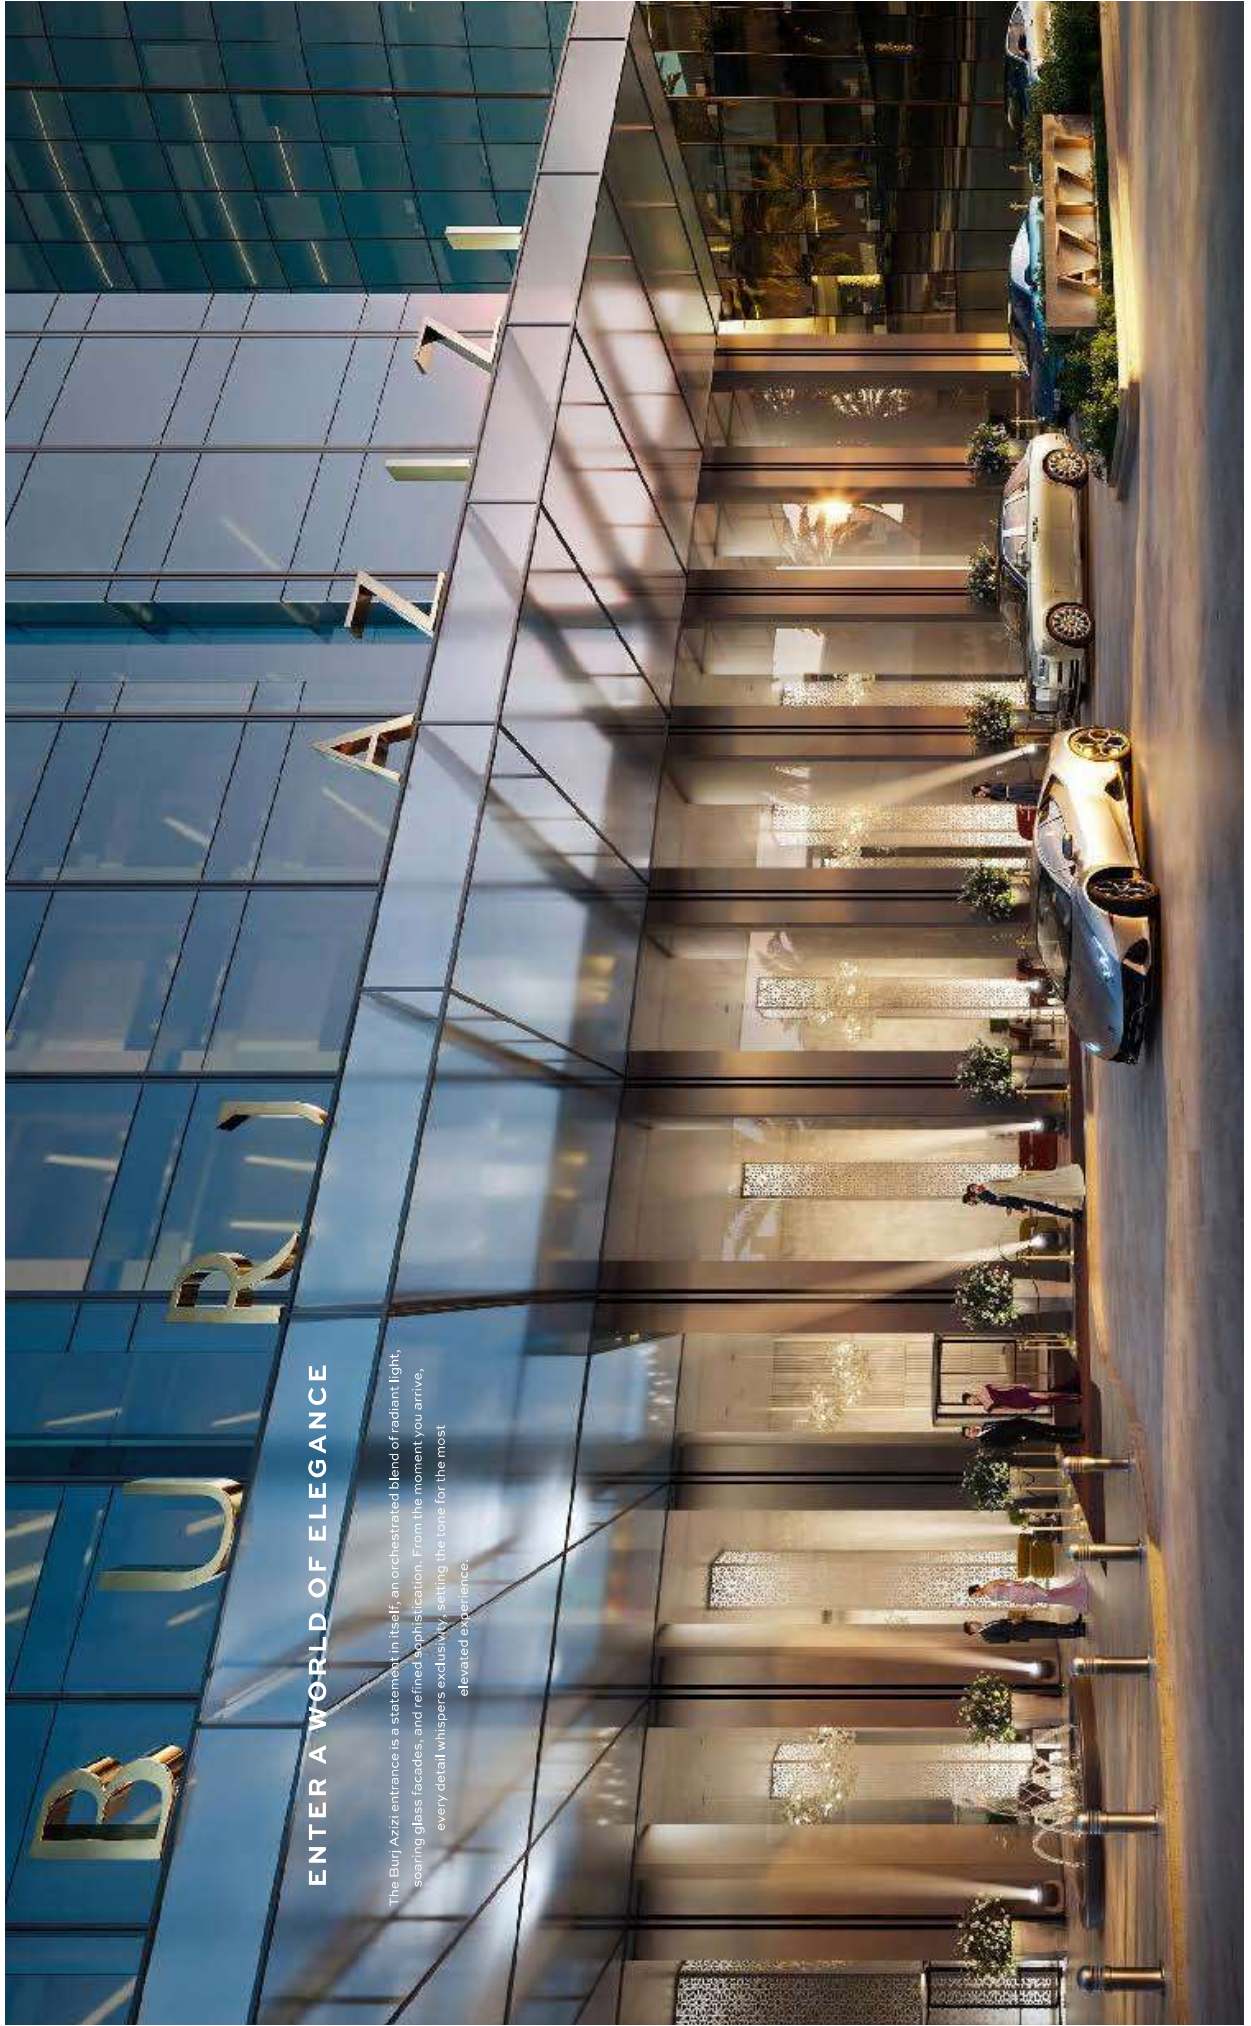

ENTER A WORLD OF ELEGANCE

The Burj Azizi entrance is a statement in itself, an orchestrated blend of radiant light, soaring glass facades, and refined sophistication. From the moment you arrive, every detail whispers exclusivity, setting the tone for the most elevated experience.