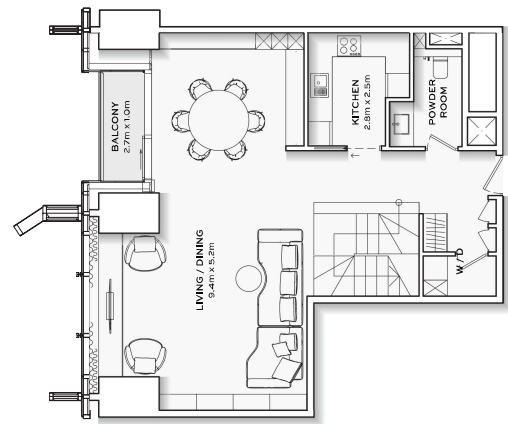

FLOOR PLAN
1 BEDROOM PENTHOUSE
FLOOR 72-87

LOWER FLOOR