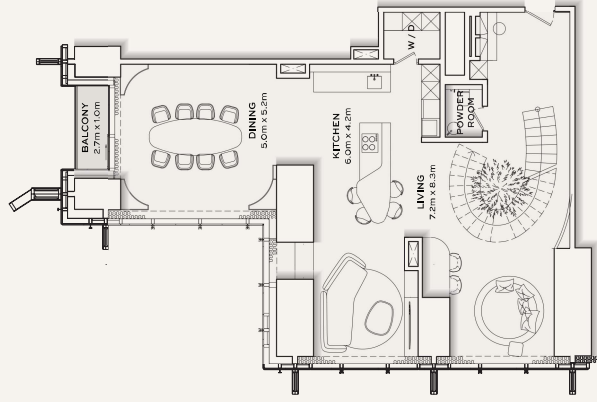

FLOOR PLAN
2 BEDROOM PENTHOUSE
FLOOR 72-87

LOWER FLOOR