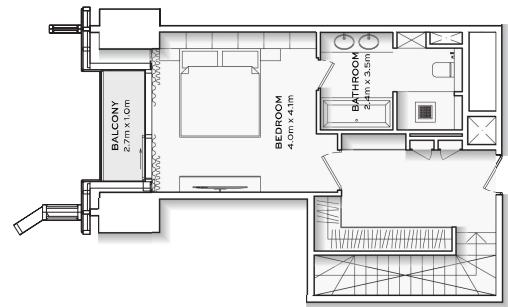

UPPER FLOOR

APT. AREA : 1,362 SQ.FT
TOTAL AREA : 1,426 SQ.FT

TYPICAL UNITS