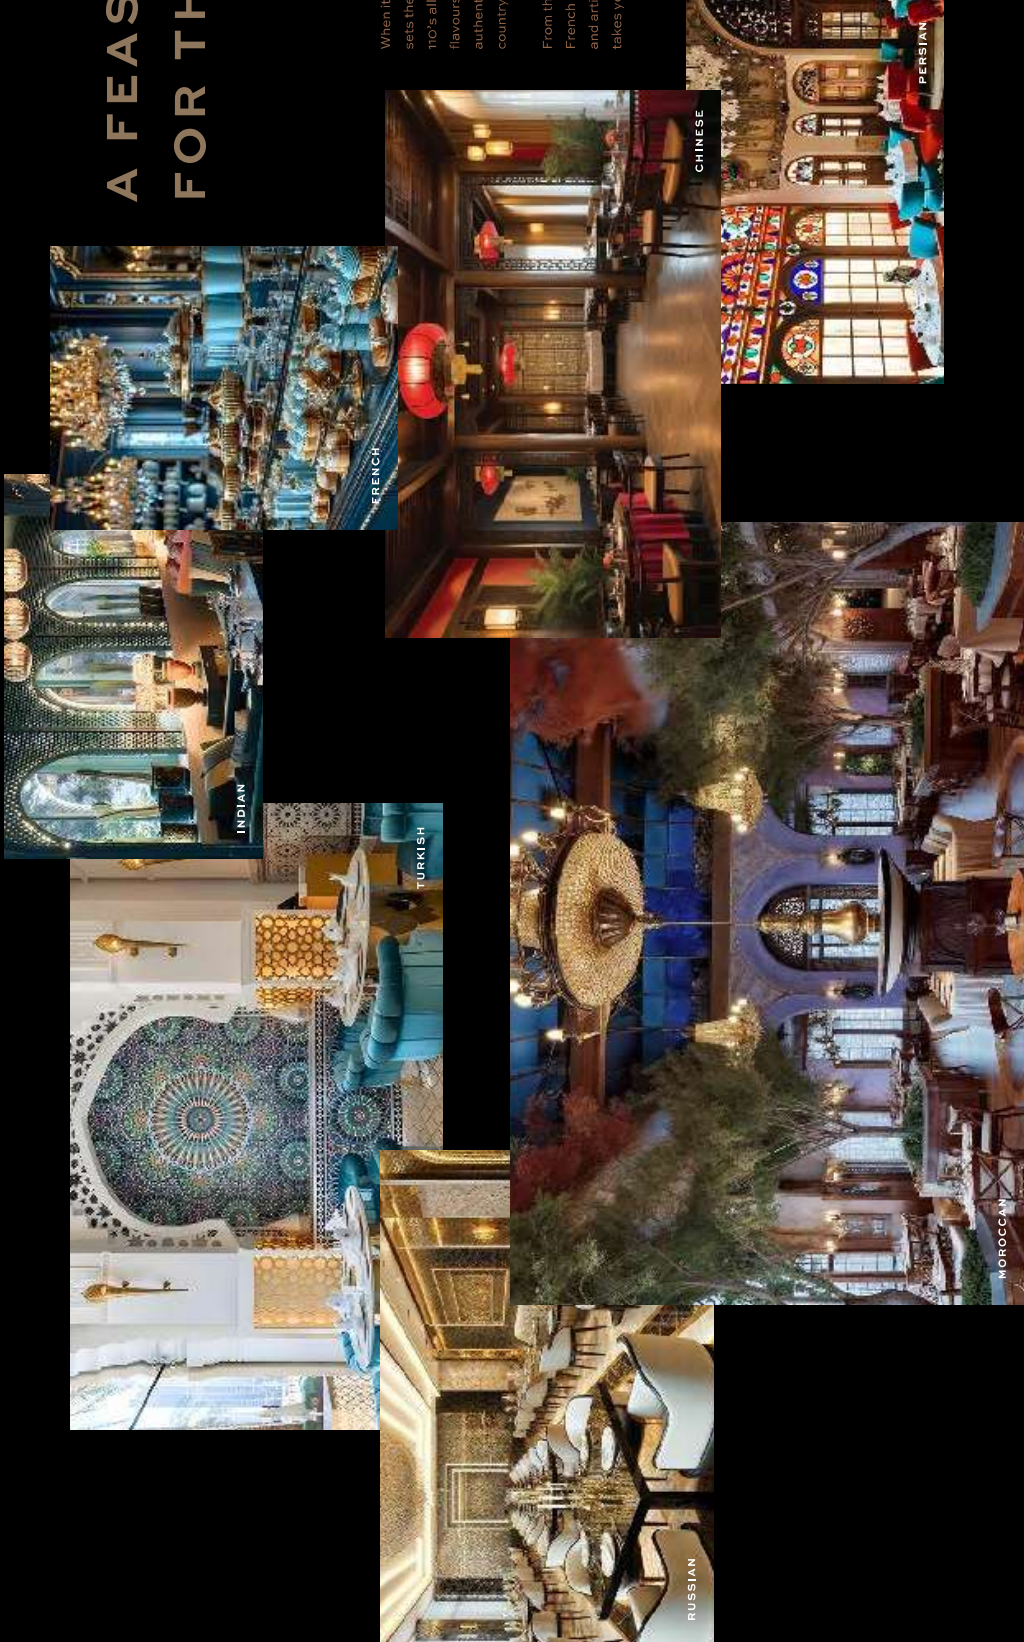

A FEAST FOR THE SENSES

When it comes to dining and entertainment, Burj Azizi sets the bar high. Begin your culinary journey at Level 110's all-day dining destination, or explore a world of flavours across eight bespoke restaurants, each authentically crafted to reflect the essence of its country and culture.

From the spices of Morocco to the refined elegance of French cuisine, every dish is a celebration of heritage and artistry, offering an unforgettable experience that takes you across the globe without leaving your seat.