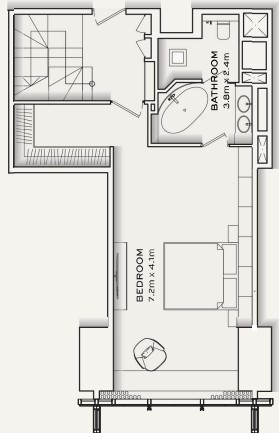

FLOOR PLAN
1 BEDROOM PENTHOUSE
 FLOOR 72-87

LOWER FLOOR

UPPER FLOOR

APT. AREA : 1,746 SQ.FT
 TOTAL AREA : 1,746 SQ.FT

TYPICAL UNITS

FLOOR PLAN
1 BEDROOM PENTHOUSE
 FLOOR 72-87

LOWER FLOOR

UPPER FLOOR